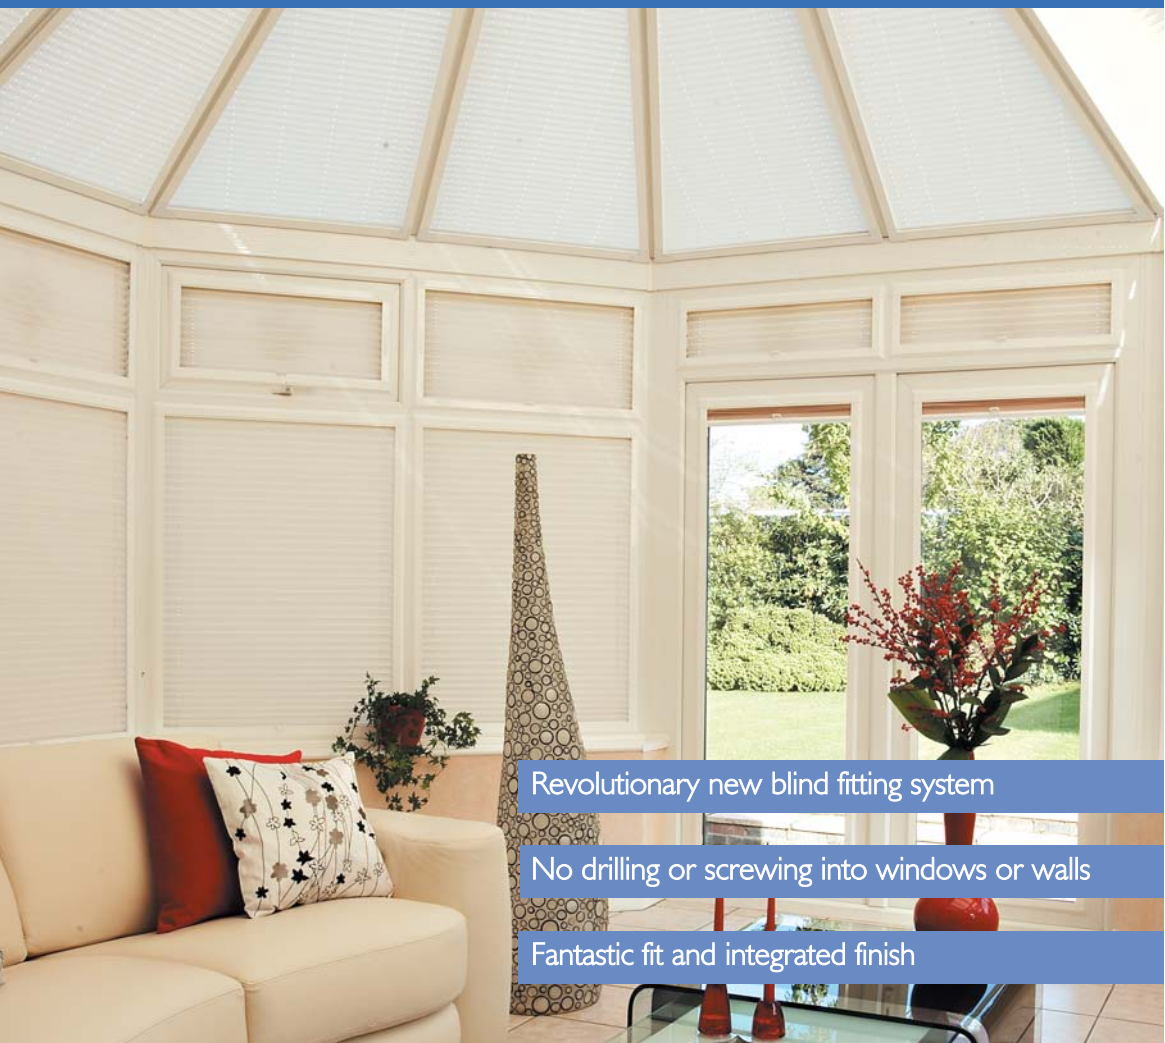

Louvolute Perfect Fit® Window Blinds

innovative window blind system

Revolutionary new blind fitting system

No drilling or screwing into windows or walls

Fantastic fit and integrated finish